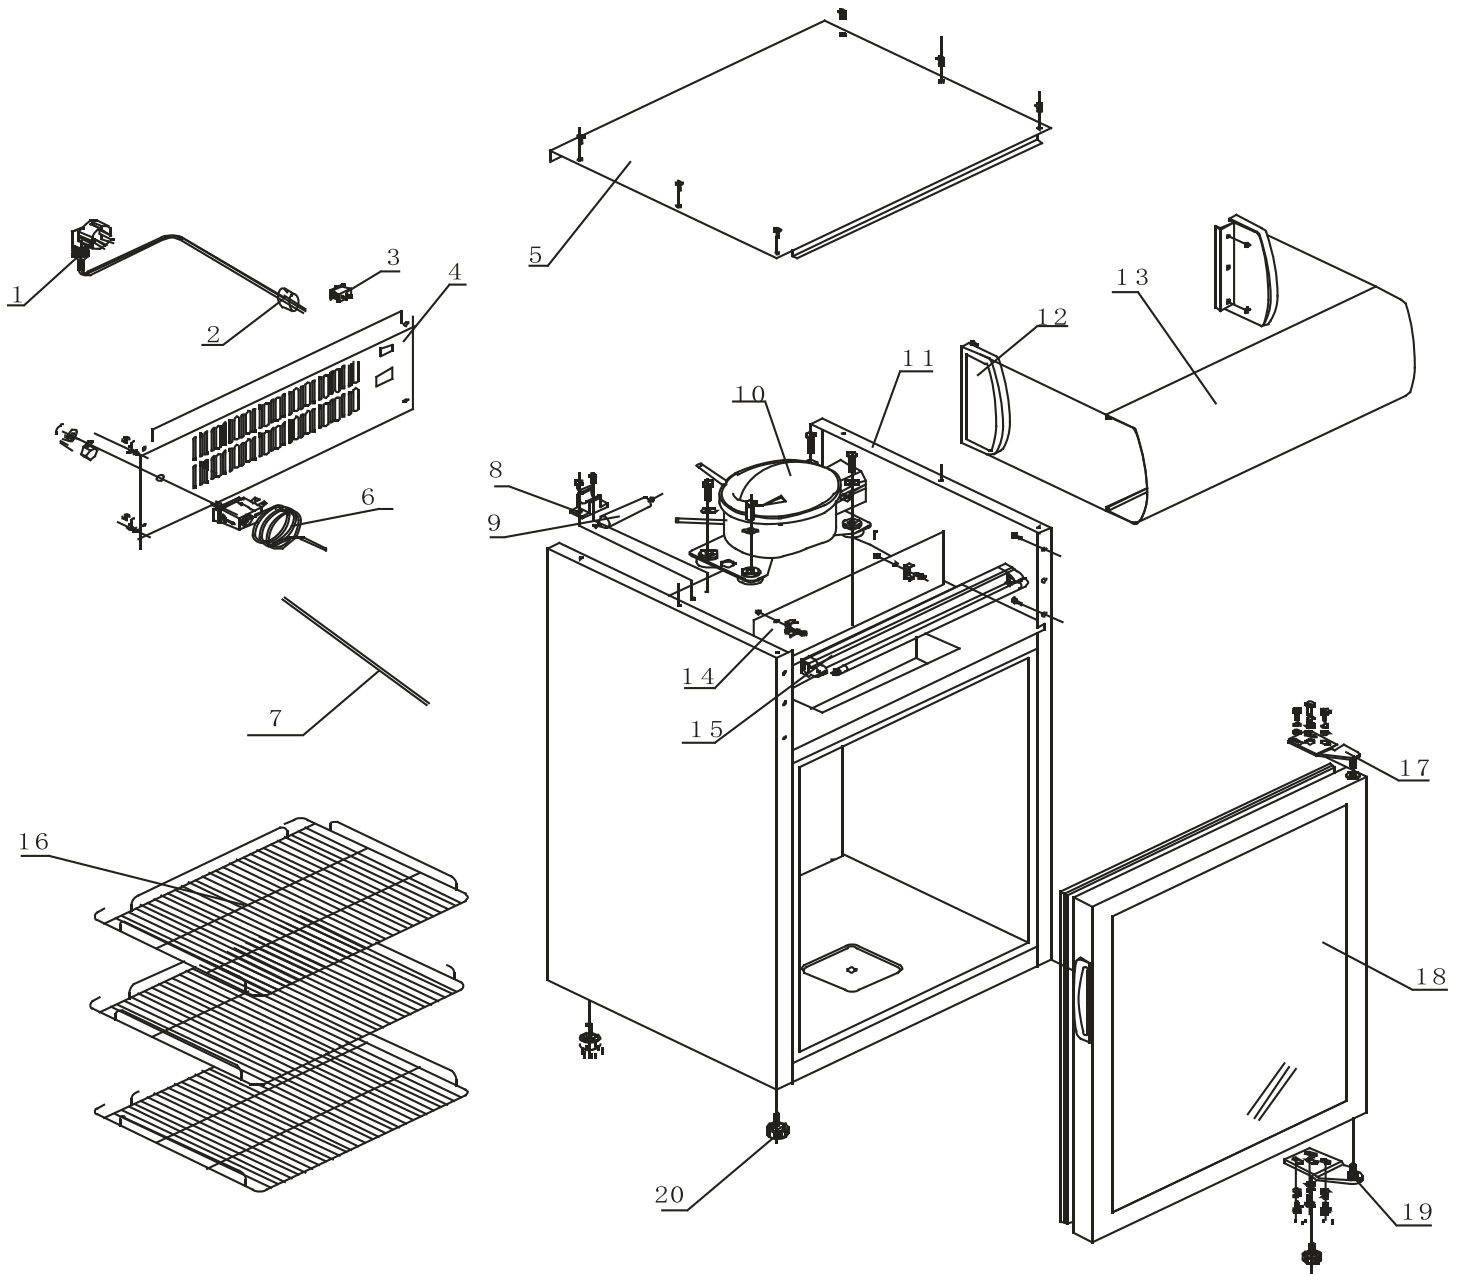

Parts Breakdown

Model RS-CN-0080-B 44530

Parts Breakdown

Model RS-CN-0080-B 44530

| Item No. | Description | Position | Item No. | Description | Position | Item No. | Description | Position |
|----------|-------------------------------|----------|----------|-------------------------------|----------|----------|------------------------|----------|
| 69179 | Power Line for 44530 | 1 | 69186 | Filter Holder for 44530 | 8 | 69192 | Lamp for 44530 | 15 |
| 69180 | Wire Clip for 44530 | 2 | 69187 | Dry Filter for 44530 | 9 | 69193 | Shelf for 44530 | 16 |
| 69181 | Switch for 44530 | 3 | AI557 | Compressor QD43Y11G for 44530 | 10 | 69194 | Top Hinge for 44530 | 17 |
| 69182 | Back Shroud for 44530 | 4 | 69188 | Fridge Body for 44530 | 11 | 69195 | Glass Door for 44530 | 18 |
| 69183 | Top Tray for 44530 | 5 | 69189 | Light Box Plug for 44530 | 12 | 69196 | Bottom Hinge for 44530 | 19 |
| 69184 | Temperature Control for 44530 | 6 | 69190 | Light Piece for 44530 | 13 | 69197 | Base Foot for 44530 | 20 |
| 69185 | Internal Connection for 44530 | 7 | 69191 | Lamp Holder for 44530 | 14 | | | |